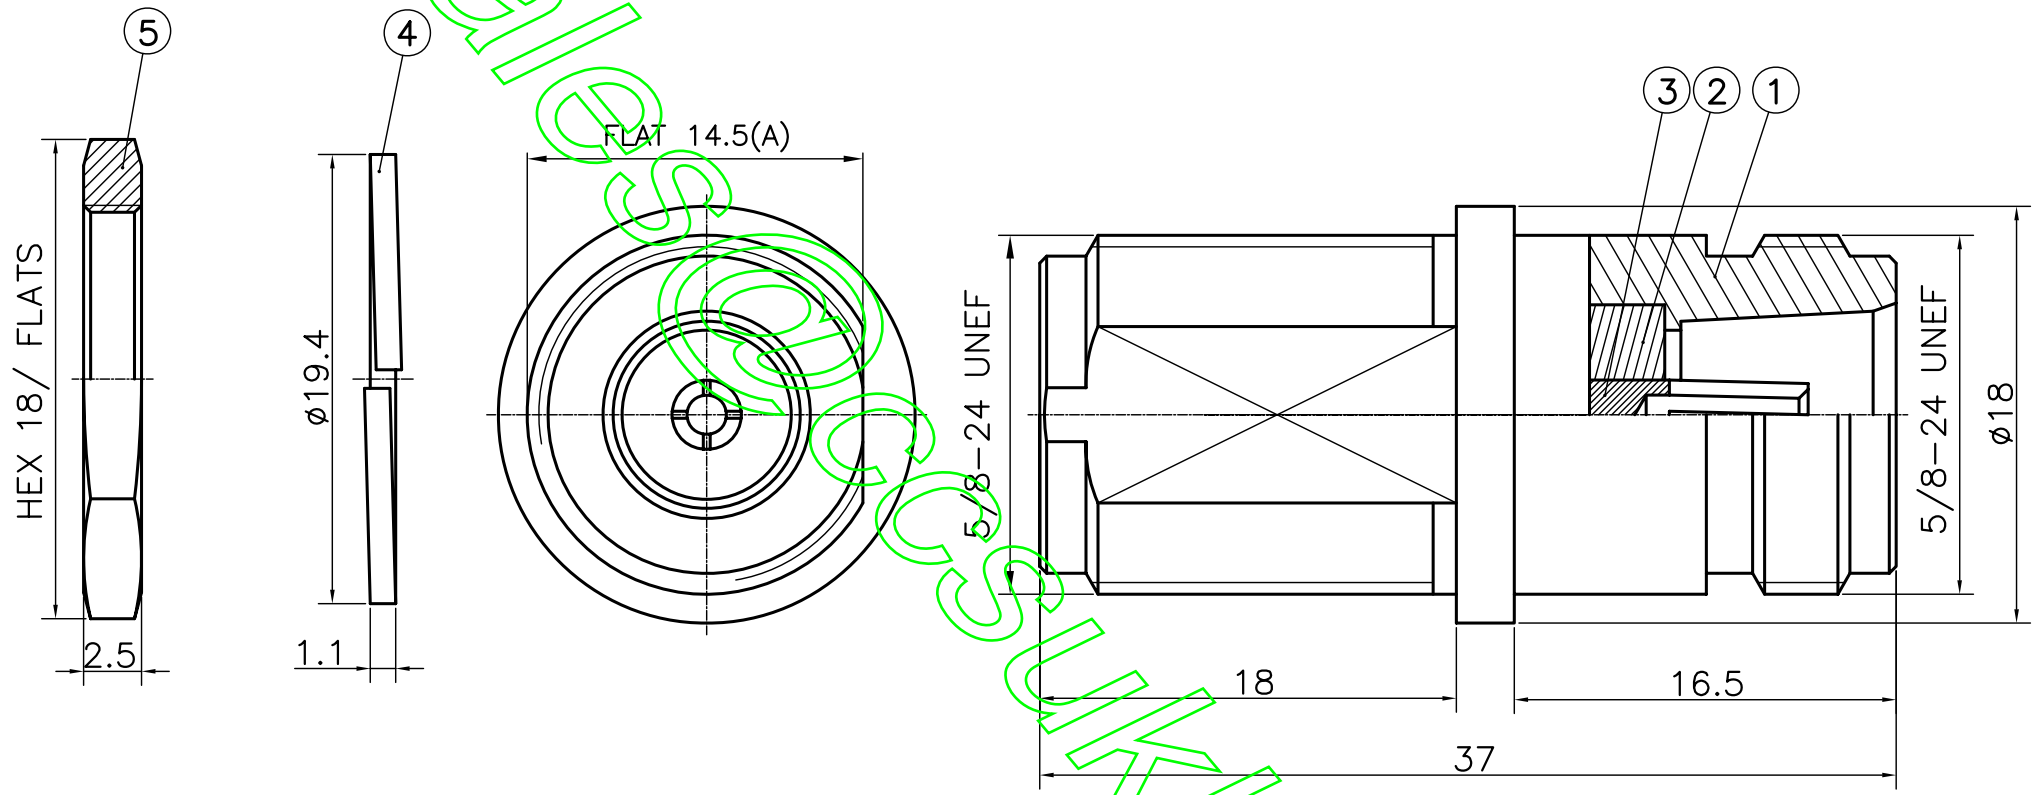

REVISIONS		
ISS	DESCRIPTION	DATE

RoHS COMPLIANT

CONNECTORS CABLES
CCS
SPECIALISTS LTD.

TITLE: N DOUBLE FEMALE BULKHEAD

PART NO: NBJJA50

DRAWING NO:

APRD:
 CHKD:
 DR:

UNLESS OTHERWISE SPECIFIED TOLERANCES
 0.5-6 = ±0.2
 >6-30 = ±0.4
 >30-120 = ±0.6
 >120-315 = ±1
 >315-1000 = ±1.6
 ANGLES = ±5°

DATE: 03/06/05'

UNIT: mm

SHEET: .

SCALE: 3/1

NO.	DESCRIPTION	MATERIAL	FINISH	SGS REPORT NO
5	NUT	BRASS	NICKEL	KA/2005/10527\ KA/2005/60362
4	WASHER	STEEL	NICKEL	KA/2005/10523\ KA/2005/60362
3	BODY	BRASS	GOLD	KA/2005/10527\ KA/2005/30993
2	INSULATOR	TEFLON	WHITE	KA/2005/50918
1	BODY	BRASS	NICKEL	KA/2005/10527\ KA/2005/60362